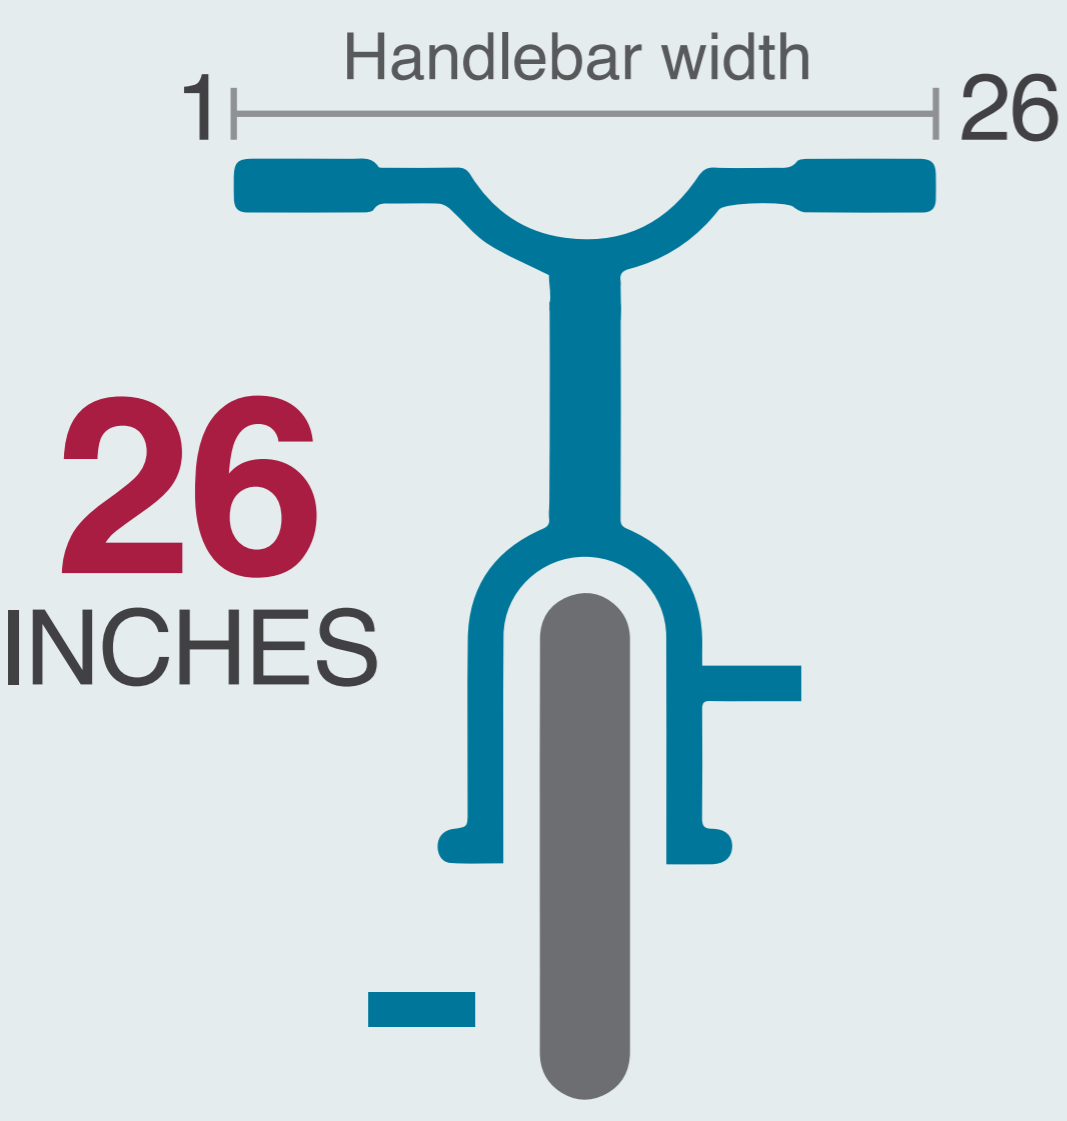

BEACH CRUISER

FG CRUISER®

TIRES
40%
LESS DRAG